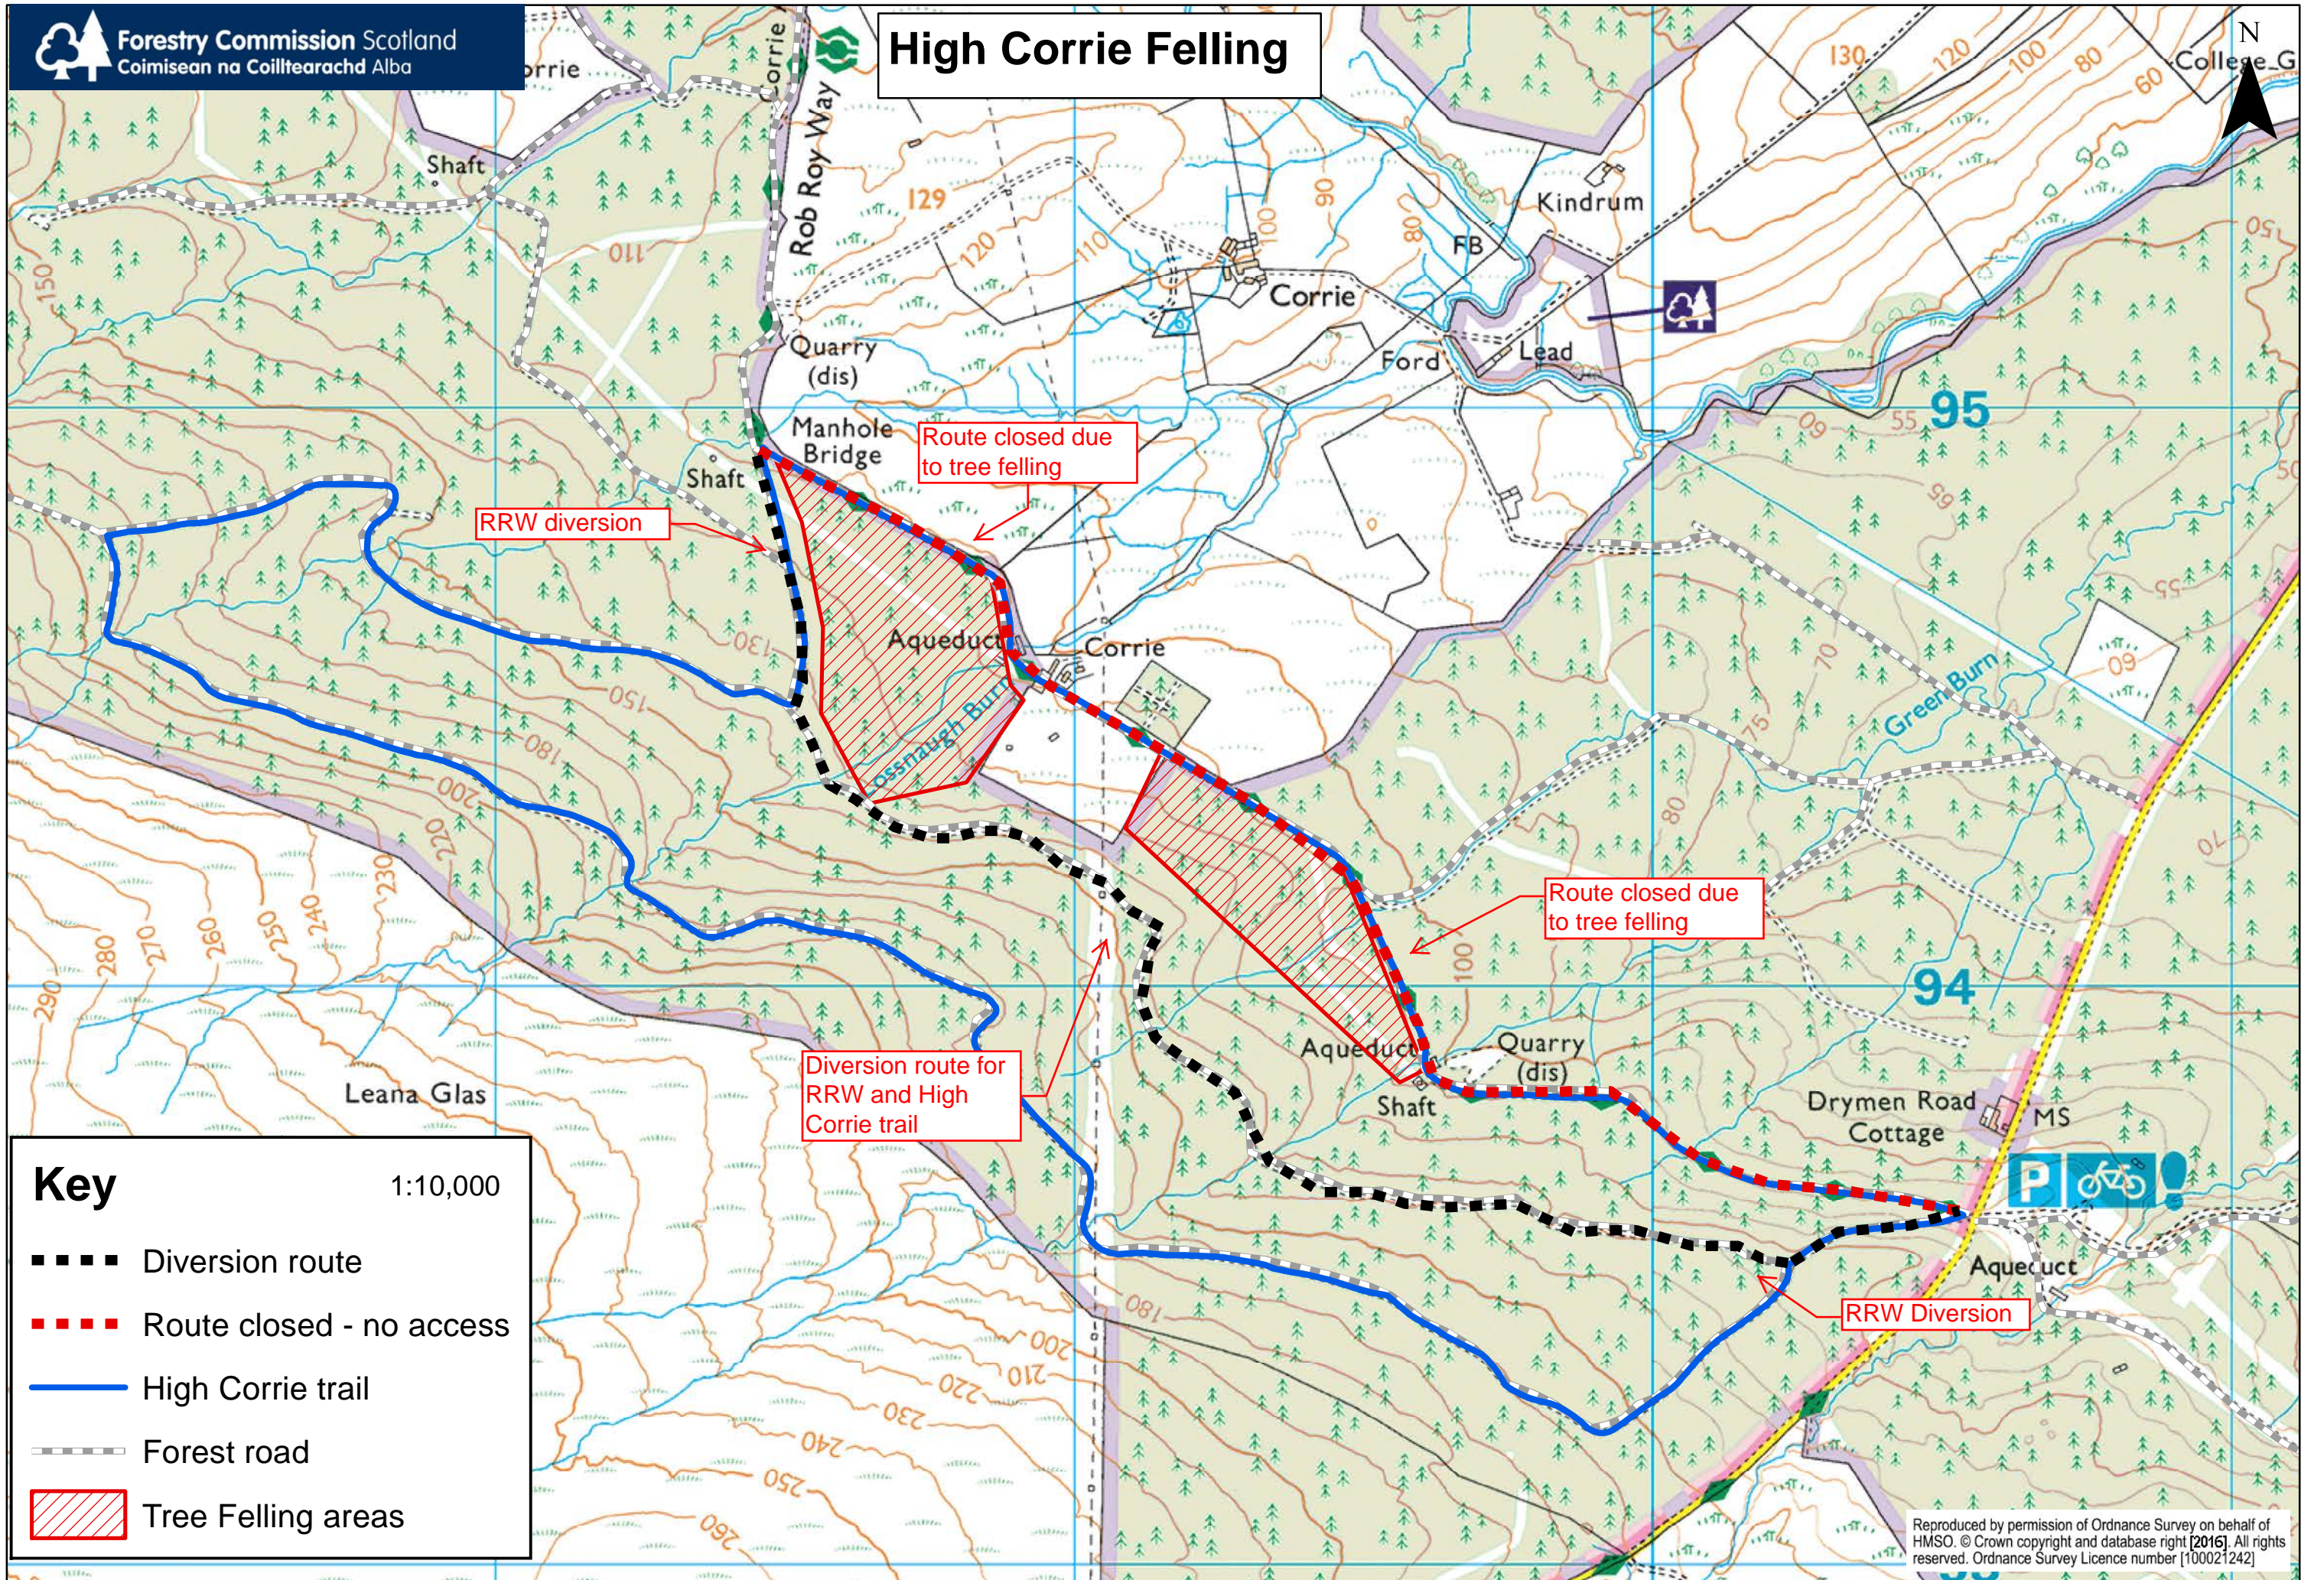

High Corrie Felling

Key 1:10,000

- Diversion route
- Route closed - no access
- High Corrie trail
- Forest road
- ▨ Tree Felling areas